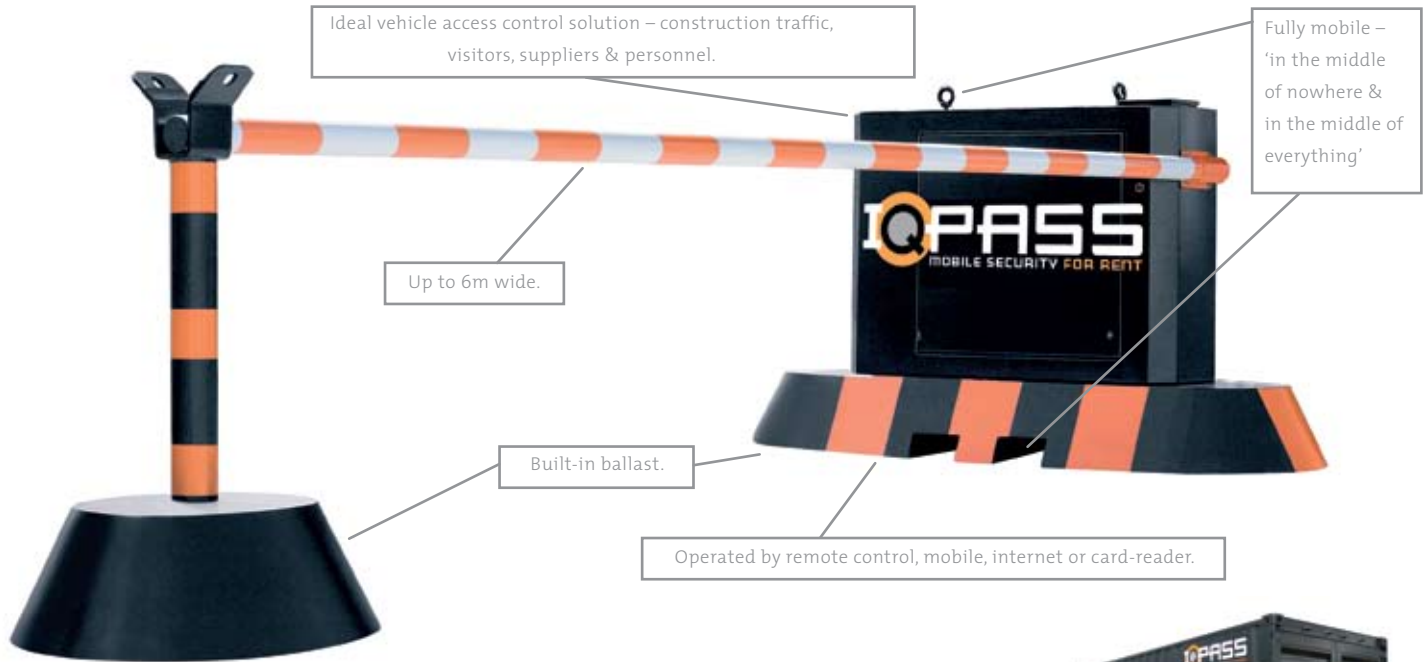

IQPASS

MOBILE SECURITY **FOR RENT**

CAR GATE

MOBILE VEHICLE BARRIER

- INTEGRATED SOLUTION – SITE SECURITY, ACCESS CONTROL & TIME REGISTRATION
- DESIGNED FOR MOBILITY & EASE OF TRANSPORT
- JUST ADD POWER - 'PLUG & PLAY' INSTALLATION
- REMOTE CONTROL, WIRELESS, INTERNET & CARD-READER OPERATION
- PROFESSIONAL APPEARANCE

IQ-Pass Car Gate

The IQ-Pass Car Gate is an integrated solution for site security, access control and time & vehicle registration. The IQ-Pass Car Gate has been specifically developed to provide a mobile, heavy-duty & sophisticated solution for temporary vehicle access in construction, industry and at events.

The IQ-Pass Car Gate provides a professional site access, with advanced access control system only permitting access for registered visitors. The IQ-Pass Car Gate can be operated by mobile-phone, remote control, internet or smart-card. The IQ-Pass Car Gate can be integrated into existing access control systems, the IQ-Pass Control Gate or as a stand-alone vehicle barrier.

IQ-Pass Car Gate Features:

- Integrated Solution – Site Security, Access Control & Time Registration
- Designed for mobility, ease of transport
- Just add power – ‘Plug & Play’ Installation
- Remote control, wireless, internet & card-reader operation
- Barrier up to 6m in width
- Integrates with IQ-Pass Control Gate